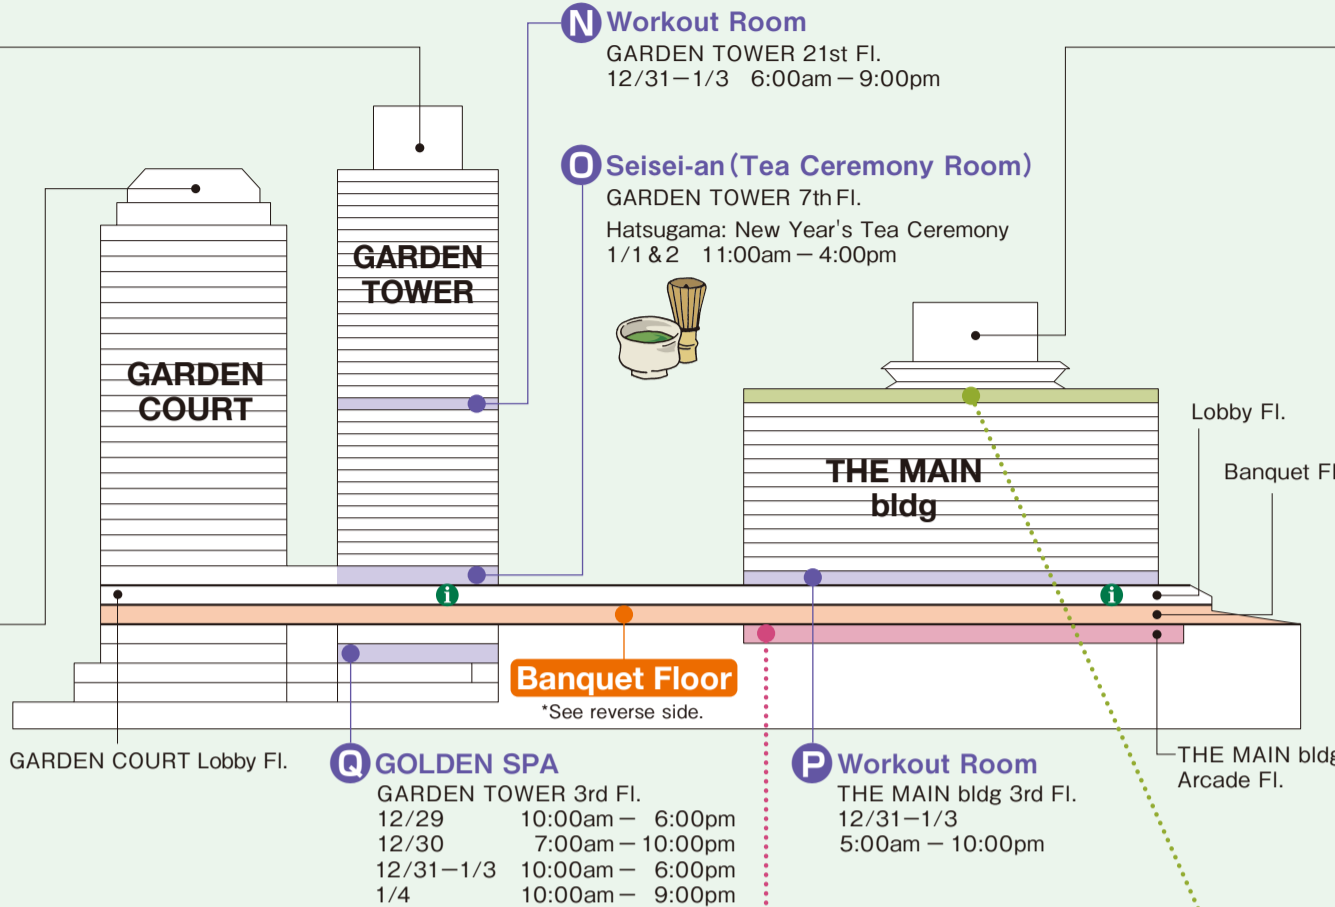

GARDEN COURT Restaurants & Bars

1. **Lobby Fl.**
2. KATO'S DINING & BAR [Japanese Cuisine & Bar]
   - SENBAZURU [Japanese Cuisine]
3. **4th Fl.**
4. GUN-SHIP [International Cuisine]
   - TSUKIJI SUZUTOMI [Sushi]
5. **2nd Fl.**
6. TULLY'S COFFEE [Café]

N Workout Room

GARDEN TOWER 21st Fl.
12/31-1/3 6:00am - 9:00pm

O Seisei-an (Tea Ceremony Room)

GARDEN TOWER 7th Fl.
Hatsugama: New Year's Tea Ceremony
1/1 & 2 11:00am - 4:00pm

THE MAIN bldg Restaurants & Bars

1. **17th Fl.**
2. VIEW & DINING THE SKY [Buffet Restaurant]
   - sky BAR [Bar]
3. **16th Fl.**
4. TAIKAN-EN [Chinese Cuisine]
5. **Lobby Fl.**
6. TOUR D'ARGENT TOKYO [French Cuisine]
   - SATSUKI [Coffee Shop]
   - Bar Capri [Bar]
   - HORIKAWA [Tempura]
   - OKAHAN [Sukiyaki/Shabu Shabu]
   - KYUBEY (THE MAIN) [Sushi]
7. **Arcade Fl.**
8. RIB ROOM [Steak House]
   - RANSEN [Japanese Cuisine]
   - RANSEN HANARE [Bar]
   - FUMIZEN [Tonkatsu/Japanese Cuisine]
   - NIIZU [Soba/Eel]
   - ISEHIRO [Yakitori]
   - TOM CAT [Pizza/Café]
   - PESHAWORL [Wine Dining & Café]

In the Japanese Garden

- SEKISHIN-TEI / SEISEN-TEI / MOMIJI-TEI [Teppanyaki]
- NADAMAN MAIN BRANCH SAZANKA-SO [Japanese Cuisine (Kaiseki)]